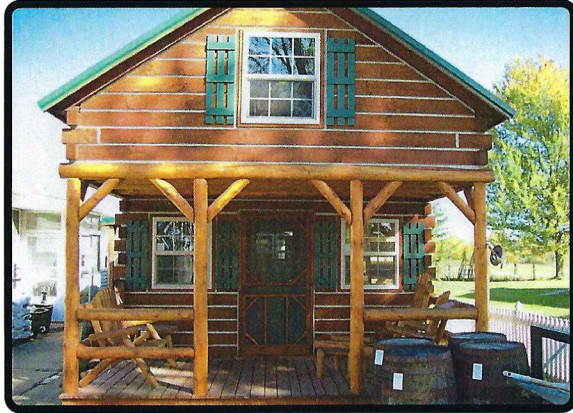

Some of our many options.

What a Taller Cabin Looks Like

By Eash Sales

1205N SR5
SHIPSHEWANA, IN 46565
PH: (260) 768-7511

October 2022

Front Porch

LOG CABIN

Hand Built - Solid Logs

Taller 2 Story Log Cabin

4 Rows Taller with 10-12 Roof. Add \$175⁰⁰ per running ft. to cabin price. These cabins come with a Hinged Roof & Gables! Ask for more details.

Cabin Size Sq. Ft. With Insulation

4' Porch included in Cabin Size

8 X 12.....	64.....	\$4,795 ⁰⁰
8 X 14.....	80.....	\$5,495 ⁰⁰
8 X 16.....	96.....	\$6,095 ⁰⁰

6' Porch included in Cabin Size

10 X 18.....	120.....	\$7,995 ⁰⁰
10 X 20.....	140.....	\$8,795 ⁰⁰
10 X 22.....	160.....	\$9,595 ⁰⁰
10 X 24.....	180.....	\$10,395 ⁰⁰

Side Porch

LOG CABIN

Hand Built - Solid Logs

Taller 2 Story Log Cabin

4 Rows Taller with 10-12 Roof. Add \$175⁰⁰ per running ft. to cabin price. These cabins come with a Hinged Roof & Gables! Ask for more details.