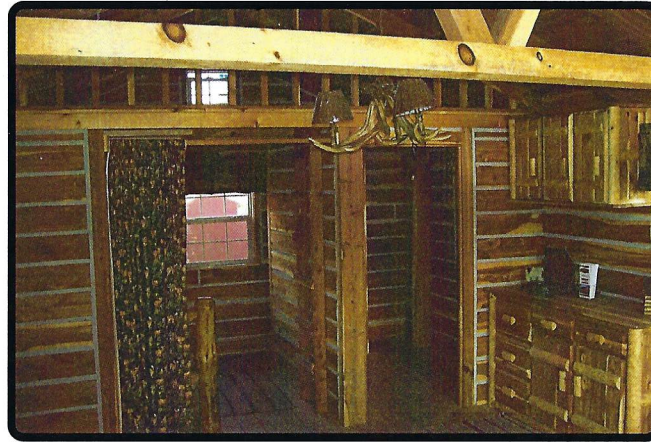

Two-story cabin ready for delivery.
Some of our many options.