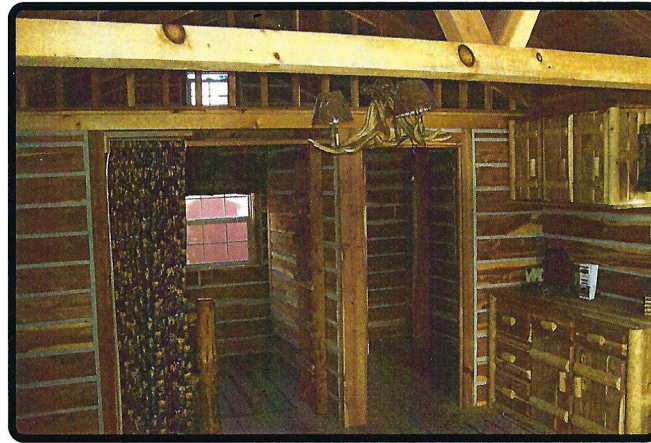

Some of our many options.

What a Taller Cabin Looks Like

By Eash Sales

1205N SR5
SHIPSHEWANA, IN 46565
PH: (260) 768-7511

October 2022

Front Porch

LOG CABIN

Hand Built - Solid Logs

Taller 2 Story Log Cabin

4 Rows Taller with 10-12 Roof. Add \$175⁰⁰ per running ft. to cabin price. These cabins come with a Hinged Roof & Gables! Ask for more details.

Cabin Size Sq. Ft. With Insulation