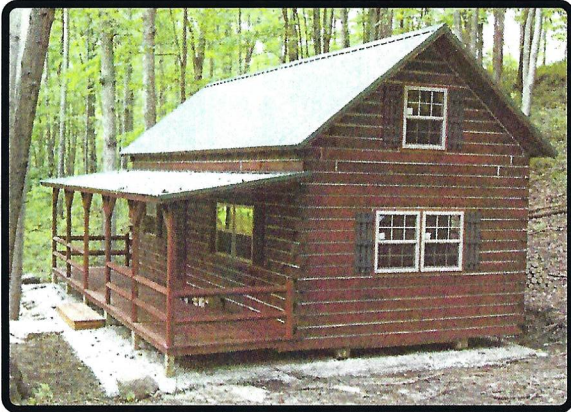

Two Story Options

4 Rows Taller with 10-12 Pitch (per running ft.).....	\$175 ⁰⁰
Loft T & G 2' X 6' (per sq. ft.)	\$13 ⁴⁵
Loft Railing (per ft.).....	\$14 ⁰⁰
Staircase with Closet.....	\$750 ⁰⁰

For Cedar Cabins Add 25% to Price

Log Furniture - Unfinished

Twin Bed.....	\$319 ⁹⁵
Twin Bunkbed.....	\$589 ⁹⁵
Standard Bed.....	\$369 ⁹⁵
Queen Bed.....	\$479 ⁹⁵
King Bed	\$539 ⁹⁵
6 Drawer Dresser	\$529 ⁹⁵
6 Drawer Dresser with Mirror.....	\$679 ⁹⁵
4 Drawer Dresser 46" Tall.....	\$339 ⁹⁵
3 Drawer 34" Tall.....	\$279 ⁹⁵
2 Drawer 24" Tall.....	\$169 ⁹⁵
Night Stand No Drawer 24"	\$109 ⁹⁵
Hall Tree - Wall Tree.....	\$49 ⁹⁵
Porch Chair	\$119 ⁹⁵
Porch Rocker.....	\$139 ⁹⁵
Double Rocker	\$229 ⁹⁵
End Table 16" X 24" X 28" Tall.....	\$109 ⁹⁵
Coffee Table 18" X 36" X 28" Tall	\$149 ⁹⁵
Bar Table Slab Top 22" X 60" X 40" ..	\$239 ⁹⁵
Bar Stool	\$109 ⁹⁵
Bar Stool w/ Back.....	\$139 ⁹⁵
Small Kitchen Table 32" X 42".....	\$179 ⁹⁵
Large Kitchen Table 36" X 60"	\$239 ⁹⁵
Chair.....	\$109 ⁹⁵
Kitchen Cabinets, Lower (per ft.) Varnished.....	\$169 ⁹⁵
Kitchen Cabinets, Upper (per ft.) Varnished.....	\$149 ⁹⁵
Swing	\$279 ⁰⁰
4' X 4' Log Outhouse	\$1,495 ⁰⁰

Add 30% to have furniture varnished

Two-story cabin ready for delivery.
Some of our many options.

What a Taller Cabin Looks Like

By Eash Sales

1205N SR5
SHIPSHEWANA, IN 46565
PH: (260) 768-7511

October 2022

Side Porch

LOG CABIN

Hand Built - Solid Logs

Taller 2 Story Log Cabin

4 Rows Taller with 10-12 Roof. Add \$175⁰⁰ per running ft. to cabin price. These cabins come with a Hinged Roof & Gables! Ask for more details.