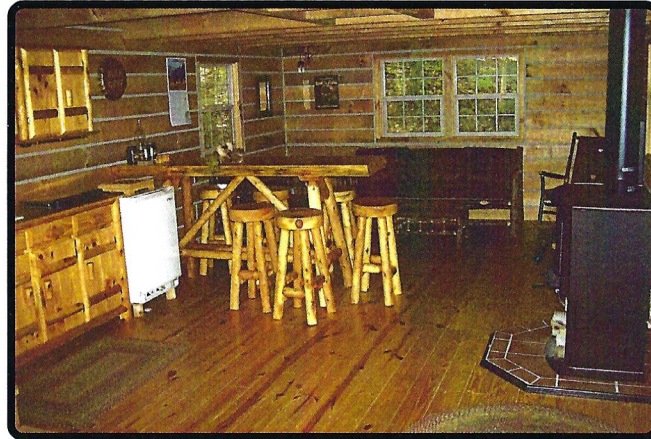

Standard Features

All Cabins have Porches, treated with wood protector, chinked inside and out (Permachink), & furnished with 1 Heavy Wood Door with seal. Metal Roof is standard. Treated Runners, 4 Runners are standard in 14' wide. Logs to Peak.

Log Furniture - Unfinished

Twin Bed.....	\$319 ⁹⁵
Twin Bunkbed.....	\$589 ⁹⁵
Standard Bed.....	\$369 ⁹⁵
Queen Bed.....	\$479 ⁹⁵
King Bed	\$539 ⁹⁵
6 Drawer Dresser	\$529 ⁹⁵
6 Drawer Dresser with Mirror.....	\$679 ⁹⁵
4 Drawer Dresser 46" Tall.....	\$339 ⁹⁵
3 Drawer 34" Tall.....	\$279 ⁹⁵
2 Drawer 24" Tall.....	\$169 ⁹⁵
Night Stand No Drawer 24"	\$109 ⁹⁵
Hall Tree - Wall Tree.....	\$49 ⁹⁵
Porch Chair	\$119 ⁹⁵
Porch Rocker.....	\$139 ⁹⁵
Double Rocker	\$229 ⁹⁵
End Table 16" X 24" X 28" Tall.....	\$109 ⁹⁵
Coffee Table 18" X 36" X 28" Tall	\$149 ⁹⁵
Bar Table Slab Top 22" X 60" X 40" ..	\$239 ⁹⁵
Bar Stool	\$109 ⁹⁵
Bar Stool w/ Back.....	\$139 ⁹⁵
Small Kitchen Table 32" X 42".....	\$179 ⁹⁵
Large Kitchen Table 36" X 60"	\$239 ⁹⁵
Chair.....	\$109 ⁹⁵
Kitchen Cabinets, Lower (per ft.) Varnished.....	\$169 ⁹⁵
Kitchen Cabinets, Upper (per ft.) Varnished.....	\$149 ⁹⁵
Swing	\$279 ⁰⁰
4' X 4' Log Outhouse	\$1,495 ⁰⁰

Add 30% to have furniture varnished

Two-story cabin ready for delivery.
Some of our many options.

What a Taller Cabin Looks Like

By Eash Sales

1205N SR5
SHIPSHEWANA, IN 46565
PH: (260) 768-7511

October 2022

Side Porch

LOG CABIN

Hand Built - Solid Logs

Taller 2 Story Log Cabin

4 Rows Taller with 10-12 Roof. Add \$175⁰⁰ per running ft. to cabin price. These cabins come with a Hinged Roof & Gables! Ask for more details.