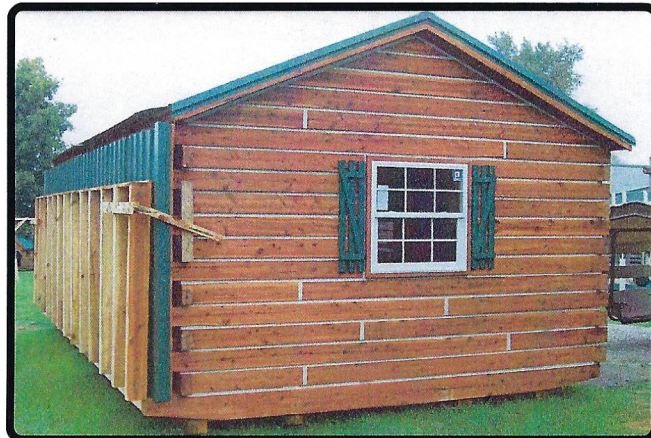

Some of our many options.

What a Taller Cabin Looks Like

By Eash Sales

1205N SR5
SHIPSHEWANA, IN 46565
PH: (260) 768-7511

October 2022

Front Porch

LOG CABIN

Hand Built - Solid Logs

Add 30% to have furniture varnished

Two-story cabin ready for delivery.
Some of our many options.

What a Taller Cabin Looks Like

By Eash Sales

1205N SR5
SHIPSHEWANA, IN 46565
PH: (260) 768-7511

October 2022

Side Porch

LOG CABIN

Hand Built - Solid Logs

Taller 2 Story Log Cabin

4 Rows Taller with 10-12 Roof. Add \$175⁰⁰ per running ft. to cabin price. These cabins come with a Hinged Roof & Gables! Ask for more details.