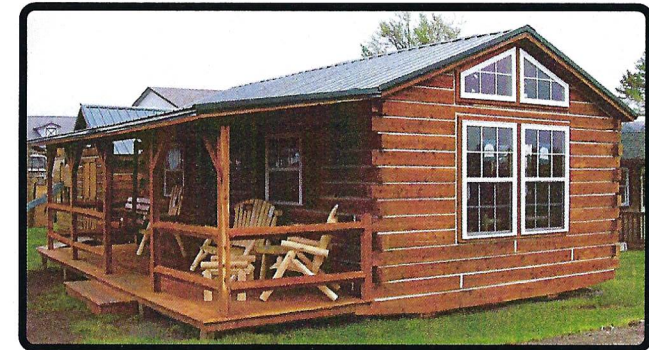

Some of our many options.

What a Taller Cabin Looks Like

By Eash Sales

1205N SR5
SHIPSHEWANA, IN 46565
PH: (260) 768-7511

October 2022

Front Porch

LOG CABIN

Hand Built - Solid Logs

Log Furniture - Unfinished

Twin Bed.....	\$319 ⁹⁵
Twin Bunkbed.....	\$589 ⁹⁵
Standard Bed.....	\$369 ⁹⁵
Queen Bed.....	\$479 ⁹⁵
King Bed	\$539 ⁹⁵
6 Drawer Dresser	\$529 ⁹⁵
6 Drawer Dresser with Mirror.....	\$679 ⁹⁵
4 Drawer Dresser 46" Tall.....	\$339 ⁹⁵
3 Drawer 34" Tall.....	\$279 ⁹⁵
2 Drawer 24" Tall.....	\$169 ⁹⁵
Night Stand No Drawer 24"	\$109 ⁹⁵
Hall Tree - Wall Tree.....	\$49 ⁹⁵
Porch Chair	\$119 ⁹⁵
Porch Rocker.....	\$139 ⁹⁵
Double Rocker	\$229 ⁹⁵
End Table 16" X 24" X 28" Tall.....	\$109 ⁹⁵
Coffee Table 18" X 36" X 28" Tall	\$149 ⁹⁵
Bar Table Slab Top 22" X 60" X 40" ..	\$239 ⁹⁵
Bar Stool	\$109 ⁹⁵
Bar Stool w/ Back.....	\$139 ⁹⁵
Small Kitchen Table 32" X 42".....	\$179 ⁹⁵
Large Kitchen Table 36" X 60"	\$239 ⁹⁵
Chair.....	\$109 ⁹⁵
Kitchen Cabinets, Lower (per ft.) Varnished.....	\$169 ⁹⁵
Kitchen Cabinets, Upper (per ft.) Varnished.....	\$149 ⁹⁵
Swing	\$279 ⁰⁰
4' X 4' Log Outhouse	\$1,495 ⁰⁰

Add 30% to have furniture varnished

Two-story cabin ready for delivery.
Some of our many options.

What a Taller Cabin Looks Like

By Eash Sales

1205N SR5
SHIPSHEWANA, IN 46565
PH: (260) 768-7511

October 2022

Side Porch

LOG CABIN

Hand Built - Solid Logs

Taller 2 Story Log Cabin

4 Rows Taller with 10-12 Roof. Add \$175⁰⁰ per running ft. to cabin price. These cabins come with a Hinged Roof & Gables! Ask for more details.