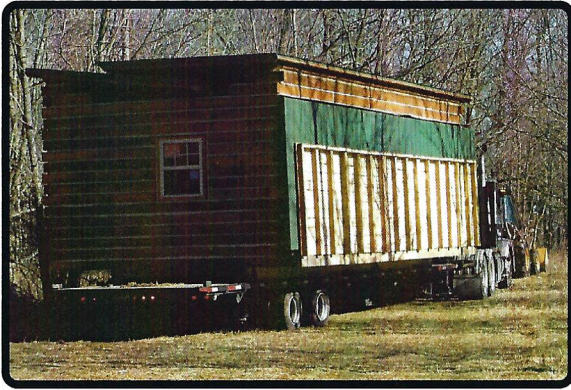

Cabin Options

Thermopane Windows 30" X 36"	\$285 ⁰⁰
Aluminum Windows	\$115 ⁰⁰
Egress Window	\$495 ⁰⁰
Heavy Door with Seal.....	\$350 ⁰⁰
Screen Door	\$199 ⁰⁰
Shutters (per set)	\$59 ⁰⁰
Single Story Extra Loft (per sq. ft.)	\$7 ⁰⁰
Loft Railing (per ft.).....	\$7 ⁰⁰
Loft Ladder	\$39 ⁰⁰
Window Shelves	\$15 ⁰⁰
Swing	\$279 ⁰⁰
Framed in Bathroom (per running ft.)...	\$85 ⁰⁰
End Porch (per sq. ft.).....	\$16 ⁰⁰
Hinged Side Porch (per sq. ft.).....	\$18 ⁴⁵
Horse Railing on Porch (per ft.).....	\$16 ⁰⁰
Premium Insulation Roof-Floor (per sq. ft.)	\$5 ⁵⁰
Varnished Floor (per sq. ft.).....	\$2 ⁵⁰
Insulated Metal Door	\$495 ⁰⁰
Interior Log Walls and Doors (per running ft.).....	\$85 ⁰⁰
Screened in Porch (per running ft.).....	\$49 ⁰⁰
Sliding Door Hardware.....	\$295 ⁰⁰
Vinyl 60" Patio Door.....	\$1,495 ⁰⁰
(1) Log Taller (per ln. ft.).....	\$14 ⁰⁰

Two Story Options

4 Rows Taller with 10-12 Pitch (per running ft.).....	\$175 ⁰⁰
Loft T & G 2' X 6' (per sq. ft.)	\$13 ⁴⁵
Loft Railing (per ft.).....	\$14 ⁰⁰
Staircase with Closet.....	\$750 ⁰⁰

For Cedar Cabins Add 25% to Price

Add 30% to have furniture varnished

Two-story cabin ready for delivery.
Some of our many options.

What a Taller Cabin Looks Like

By Eash Sales

1205N SR5
SHIPSHEWANA, IN 46565
PH: (260) 768-7511

October 2022

Side Porch

LOG CABIN

Hand Built - Solid Logs

Taller 2 Story Log Cabin

4 Rows Taller with 10-12 Roof. Add \$175⁰⁰ per running ft. to cabin price. These cabins come with a Hinged Roof & Gables! Ask for more details.