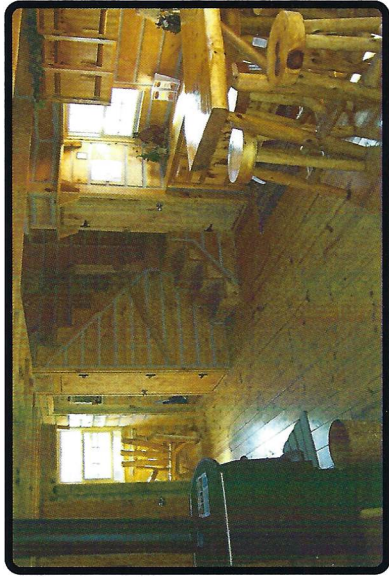

Some of our many options.

What a Taller Cabin Looks Like

Taller 2 Story Log Cabin

4 Rows Taller with 10-12 Roof. Add $175⁰⁰ per running ft. to cabin price. These cabins come with a Hinged Roof & Gables! Ask for more details.

By Eash Sales

1205N SR5
SHIPSEWANA, IN 46565
PH: (260) 768-7511

August 2023

**Front Porch
LOG CABIN**
Hand Built - Solid Logs