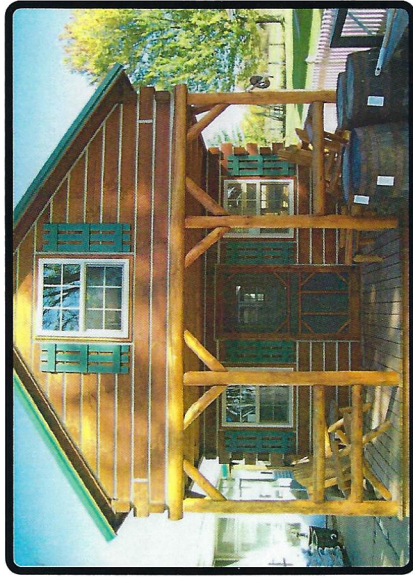

What a Taller Cabin Looks Like

Two-story cabin ready for delivery.
Some of our many options.

Taller 2 Story Log Cabin

4 Rows Taller with 10-12 Roof. Add \$175⁰⁰ per running ft. to cabin price. These cabins come with a Hinged Roof & Gables! Ask for more details.

Log Furniture - Unfinished

Twin Bed	\$319 ⁹⁵
Twin Bunkbed	\$589 ⁹⁵
Standard Bed	\$369 ⁹⁵
Queen Bed	\$479 ⁹⁵
King Bed	\$539 ⁹⁵
6 Drawer Dresser	\$529 ⁹⁵
6 Drawer Dresser with Mirror	\$679 ⁹⁵
4 Drawer Dresser 46" Tall	\$339 ⁹⁵
3 Drawer 34" Tall	\$279 ⁹⁵
2 Drawer 24" Tall	\$169 ⁹⁵
Night Stand No Drawer 24"	\$109 ⁹⁵
Hall Tree - Wall Tree	\$49 ⁹⁵
Porch Chair	\$119 ⁹⁵
Porch Rocker	\$139 ⁹⁵
Double Rocker	\$229 ⁹⁵
End Table 16" X 24" X 28" Tall	\$109 ⁹⁵
Coffee Table 18" X 36" X 28" Tall	\$149 ⁹⁵
Bar Table Slab Top 22" X 60" X 40"	\$239 ⁹⁵
Bar Stool	\$109 ⁹⁵
Bar Stool with Back	\$139 ⁹⁵
Small Kitchen Table 32" X 42"	\$179 ⁹⁵
Large Kitchen Table 36" X 60"	\$239 ⁹⁵
Chair	\$109 ⁹⁵
Kitchen Cabinets, Lower (per ft.) Varnished	\$169 ⁹⁵
Kitchen Cabinets, Upper (per ft.) Varnished	\$149 ⁹⁵
Swing	\$279 ⁰⁰
4' X 4' Log Outhouse	\$1,495 ⁰⁰

Add **30%** to have furniture varnished

Some of our many options.

What a Taller Cabin Looks Like

Taller 2 Story Log Cabin

4 Rows Taller with 10-12 Roof. Add \$175⁰⁰ per running ft. to cabin price. These cabins come with a Hinged Roof & Gables! Ask for more details.

By Eash Sales

1205N SR5
SHIPSEWANA, IN 46565
PH: (260) 768-7511

August 2023

**Front Porch
LOG CABIN**
Hand Built - Solid Logs

Cabin Size **Sq. Ft.** **With Insulation**

4' Porch included in Cabin Size

8 X 12.....	64.....	\$4,795 ⁰⁰
8 X 14.....	80.....	\$5,495 ⁰⁰
8 X 16.....	96.....	\$6,095 ⁰⁰