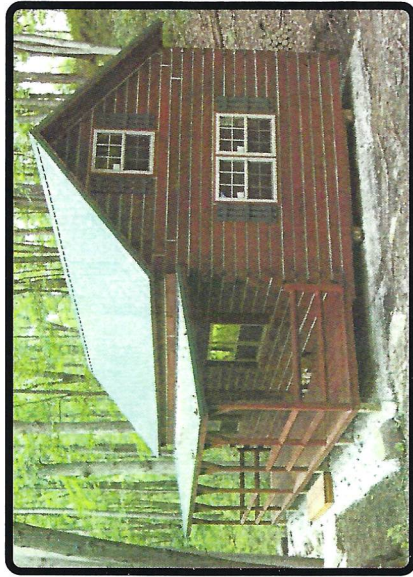

What a Taller Cabin Looks Like

Two-story cabin ready for delivery.
Some of our many options.

Taller 2 Story Log Cabin

4 Rows Taller with 10-12 Roof. Add \$175⁰⁰ per running ft. to cabin price. These cabins come with a Hinged Roof & Gables! Ask for more details.

By Eash Sales

1205N SR5
SHIPSEWANA, IN 46565
PH: (260) 768-7511

August 2023

Side Porch

LOG CABIN

Hand Built - Solid Logs

Cabin Size	Sq. Ft.	With Insulation
4' Porch		
8 X 8	64	\$4,695 ⁰⁰
8 X 10	80	\$5,395 ⁰⁰
8 X 12	96	\$6,295 ⁰⁰
6½' Porch		
10 X 12	120	\$8,095 ⁰⁰
10 X 14	140	\$9,095 ⁰⁰
10 X 16	160	\$10,095 ⁰⁰
10 X 18	180	\$11,095 ⁰⁰
12 X 12	144	\$9,295 ⁰⁰
12 X 14	168	\$10,395 ⁰⁰
12 X 16	192	\$11,595 ⁰⁰
12 X 18	216	\$12,695 ⁰⁰
12 X 20	240	\$13,795 ⁰⁰
12 X 22	264	\$14,995 ⁰⁰
12 X 24	288	\$16,095 ⁰⁰
14 X 20	280	\$15,295 ⁰⁰
14 X 22	308	\$16,495 ⁰⁰
14 X 24	336	\$17,795 ⁰⁰
14 X 26	364	\$18,995 ⁰⁰
14 X 28	392	\$20,295 ⁰⁰
14 X 30	420	\$21,495 ⁰⁰
14 X 32	448	\$22,695 ⁰⁰
14 X 34	476	\$23,995 ⁰⁰
14 X 36	504	\$25,195 ⁰⁰
14 X 38	532	\$26,495 ⁰⁰
14 X 40	560	\$27,695 ⁰⁰
14 X 42	588	\$28,995 ⁰⁰