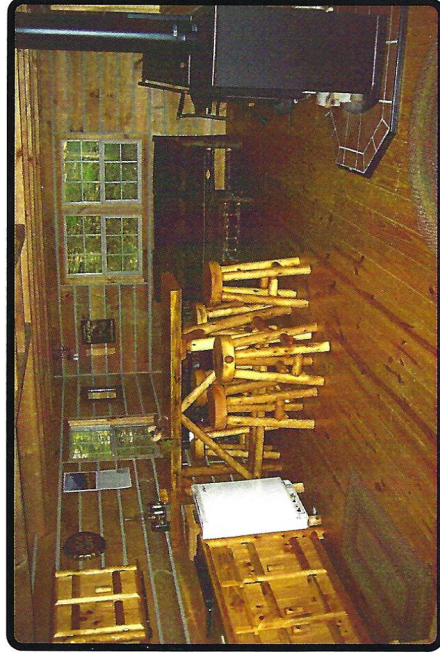

What a Taller Cabin Looks Like

Two-story cabin ready for delivery.
Some of our many options.

Taller 2 Story Log Cabin

4 Rows Taller with 10-12 Roof. Add \$175⁰⁰ per running ft. to cabin price. These cabins come with a Hinged Roof & Gables! Ask for more details.

By Eash Sales

1205N SR5
SHIPSEWANA, IN 46565
PH: (260) 768-7511

August 2023

Side Porch

LOG CABIN

Hand Built - Solid Logs

Cabin Size	Sq. Ft.	With Insulation
4' Porch		
8 X 8	64	\$4,695 ⁰⁰
8 X 10	80	\$5,395 ⁰⁰
8 X 12	96	\$6,295 ⁰⁰
6½' Porch		
10 X 12	120	\$8,095 ⁰⁰
10 X 14	140	\$9,095 ⁰⁰
10 X 16	160	\$10,095 ⁰⁰
10 X 18	180	\$11,095 ⁰⁰
12 X 12	144	\$9,295 ⁰⁰
12 X 14	168	\$10,395 ⁰⁰
12 X 16	192	\$11,595 ⁰⁰
12 X 18	216	\$12,695 ⁰⁰
12 X 20	240	\$13,795 ⁰⁰
12 X 22	264	\$14,995 ⁰⁰
12 X 24	288	\$16,095 ⁰⁰
14 X 20	280	\$15,295 ⁰⁰
14 X 22	308	\$16,495 ⁰⁰
14 X 24	336	\$17,795 ⁰⁰
14 X 26	364	\$18,995 ⁰⁰
14 X 28	392	\$20,295 ⁰⁰
14 X 30	420	\$21,495 ⁰⁰
14 X 32	448	\$22,695 ⁰⁰
14 X 34	476	\$23,995 ⁰⁰
14 X 36	504	\$25,195 ⁰⁰
14 X 38	532	\$26,495 ⁰⁰
14 X 40	560	\$27,695 ⁰⁰
14 X 42	588	\$28,995 ⁰⁰

Standard Features

All Cabins have Porches, treated with wood protector, chinked inside and out (Permachink), & furnished with 1 Heavy Wood Door with seal. Metal Roof is standard. Treated Runners, 4 Runners are standard in 14' wide. Logs to Peak.