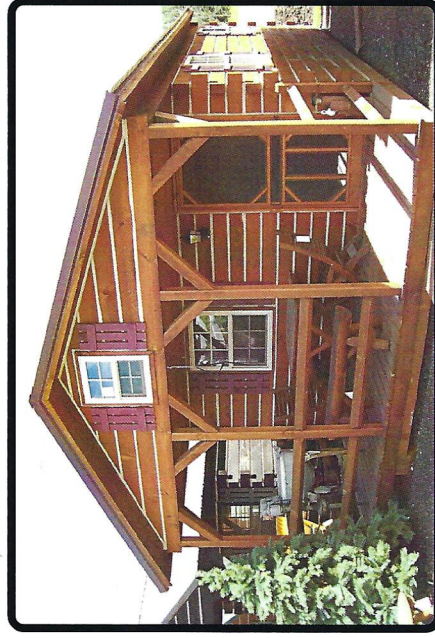

What a Taller Cabin Looks Like

Two-story cabin ready for delivery.
Some of our many options.

Taller 2 Story Log Cabin

4 Rows Taller with 10-12 Roof. Add \$175⁰⁰ per running ft. to cabin price. These cabins come with a Hinged Roof & Gables! Ask for more details.

Add **30%** to have furniture varnished

Some of our many options.

What a Taller Cabin Looks Like

Taller 2 Story Log Cabin

4 Rows Taller with 10-12 Roof. Add \$175⁰⁰ per running ft. to cabin price. These cabins come with a Hinged Roof & Gables! Ask for more details.

By Eash Sales

1205N SR5
SHIPSEWANA, IN 46565
PH: (260) 768-7511

August 2023

**Front Porch
LOG CABIN**
Hand Built - Solid Logs

Cabin Size **Sq. Ft.** **With Insulation**

4' Porch included in Cabin Size

8 X 12.....	64.....	\$4,795 ⁰⁰
8 X 14.....	80.....	\$5,495 ⁰⁰
8 X 16.....	96.....	\$6,095 ⁰⁰

6' Porch included in Cabin Size

10 X 18.....	120.....	\$7,995 ⁰⁰
10 X 20.....	140.....	\$8,795 ⁰⁰
10 X 22.....	160.....	\$9,595 ⁰⁰
10 X 24.....	180.....	\$10,395 ⁰⁰
12 X 18.....	144.....	\$9,595 ⁰⁰
12 X 20.....	168.....	\$10,495 ⁰⁰
12 X 22.....	192.....	\$11,395 ⁰⁰
12 X 24.....	216.....	\$12,295 ⁰⁰
12 X 26.....	240.....	\$13,195 ⁰⁰
12 X 28.....	264.....	\$14,095 ⁰⁰
12 X 30.....	288.....	\$14,995 ⁰⁰
14 X 26.....	280.....	\$14,895 ⁰⁰
14 X 28.....	308.....	\$15,895 ⁰⁰
14 X 30.....	336.....	\$16,895 ⁰⁰
14 X 32.....	364.....	\$17,895 ⁰⁰
14 X 34.....	392.....	\$18,995 ⁰⁰
14 X 36.....	420.....	\$19,995 ⁰⁰
14 X 38.....	448.....	\$20,995 ⁰⁰
14 X 40.....	476.....	\$21,995 ⁰⁰
14 X 42.....	504.....	\$22,995 ⁰⁰