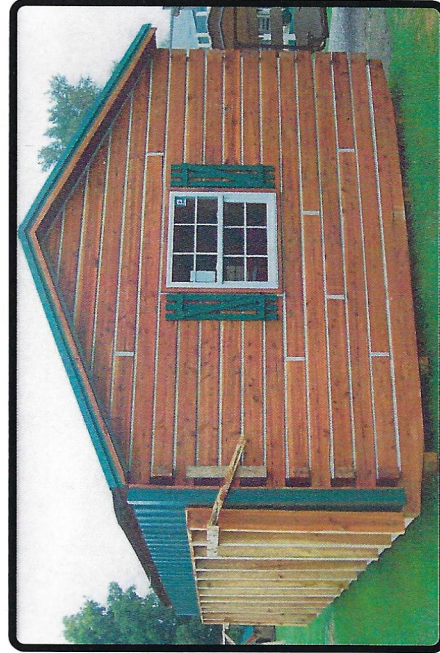

What a Taller Cabin Looks Like

Two-story cabin ready for delivery.
Some of our many options.

Taller 2 Story Log Cabin

4 Rows Taller with 10-12 Roof. Add \$175⁰⁰ per running ft. to cabin price. These cabins come with a Hinged Roof & Gables! Ask for more details.

By Eash Sales

1205N SR5
SHIPSEWANA, IN 46565
PH: (260) 768-7511

August 2023

Side Porch

LOG CABIN

Hand Built - Solid Logs

Cabin Size	Sq. Ft.	With Insulation
4' Porch		
8 X 8	64	\$4,695 ⁰⁰
8 X 10	80	\$5,395 ⁰⁰
8 X 12	96	\$6,295 ⁰⁰
6½' Porch		
10 X 12	120	\$8,095 ⁰⁰
10 X 14	140	\$9,095 ⁰⁰
10 X 16	160	\$10,095 ⁰⁰
10 X 18	180	\$11,095 ⁰⁰
12 X 12	144	\$9,295 ⁰⁰
12 X 14	168	\$10,395 ⁰⁰
12 X 16	192	\$11,595 ⁰⁰
12 X 18	216	\$12,695 ⁰⁰
12 X 20	240	\$13,795 ⁰⁰
12 X 22	264	\$14,995 ⁰⁰
12 X 24	288	\$16,095 ⁰⁰
14 X 20	280	\$15,295 ⁰⁰
14 X 22	308	\$16,495 ⁰⁰
14 X 24	336	\$17,795 ⁰⁰
14 X 26	364	\$18,995 ⁰⁰
14 X 28	392	\$20,295 ⁰⁰
14 X 30	420	\$21,495 ⁰⁰
14 X 32	448	\$22,695 ⁰⁰
14 X 34	476	\$23,995 ⁰⁰
14 X 36	504	\$25,195 ⁰⁰
14 X 38	532	\$26,495 ⁰⁰
14 X 40	560	\$27,695 ⁰⁰
14 X 42	588	\$28,995 ⁰⁰

Standard Features

All Cabins have Porches, treated with wood protector, chinked inside and out (Permachink), & furnished with 1 Heavy Wood Door with seal. Metal Roof is standard. Treated Runners, 4 Runners are standard in 14' wide. Logs to Peak.